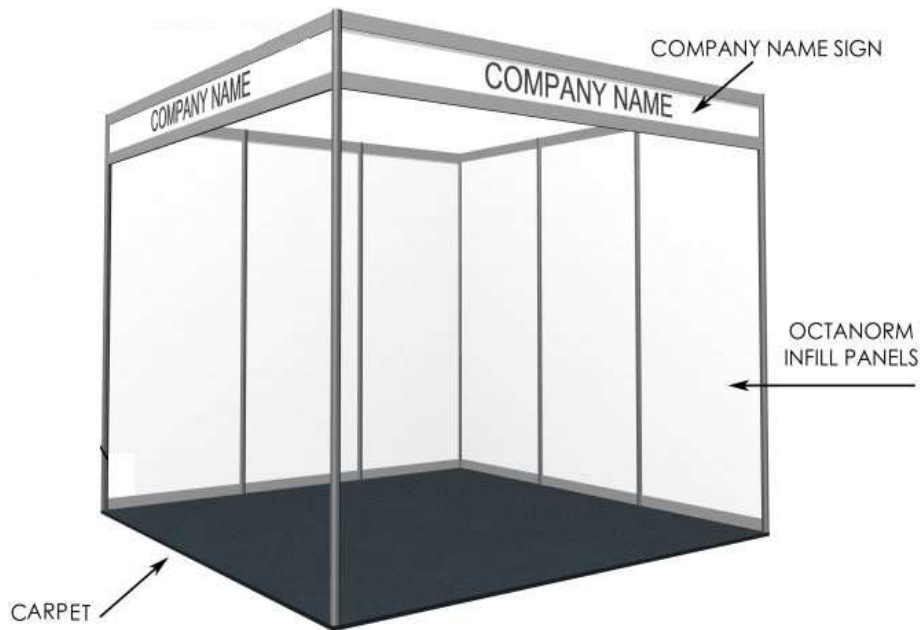

Hace Hotel Expo 2023

Space Only Rate: US \$240 Per m2

Space and Shell Scheme Rate : US \$260 Per m2

White Octanorm Walls , Carpet , Fascia and Nameboard

Shell Scheme Stand Details

Octanorm Shell Scheme “Layouts”

Hace – Hotel Expo 2023 have put together shell scheme packages which include basic stand furniture and lighting for those companies who require a quick and simple way of exhibition.

Depending on the size of your stand, please see the table below for your package:

Stand size	9-16 m2	17-32m2	33- More m2
Spotlights	2	4	6
Electric outlet	1	2	2
Table	1	2	2
Chair	2	4	6

50% in advance + 50% on 15/9/2023